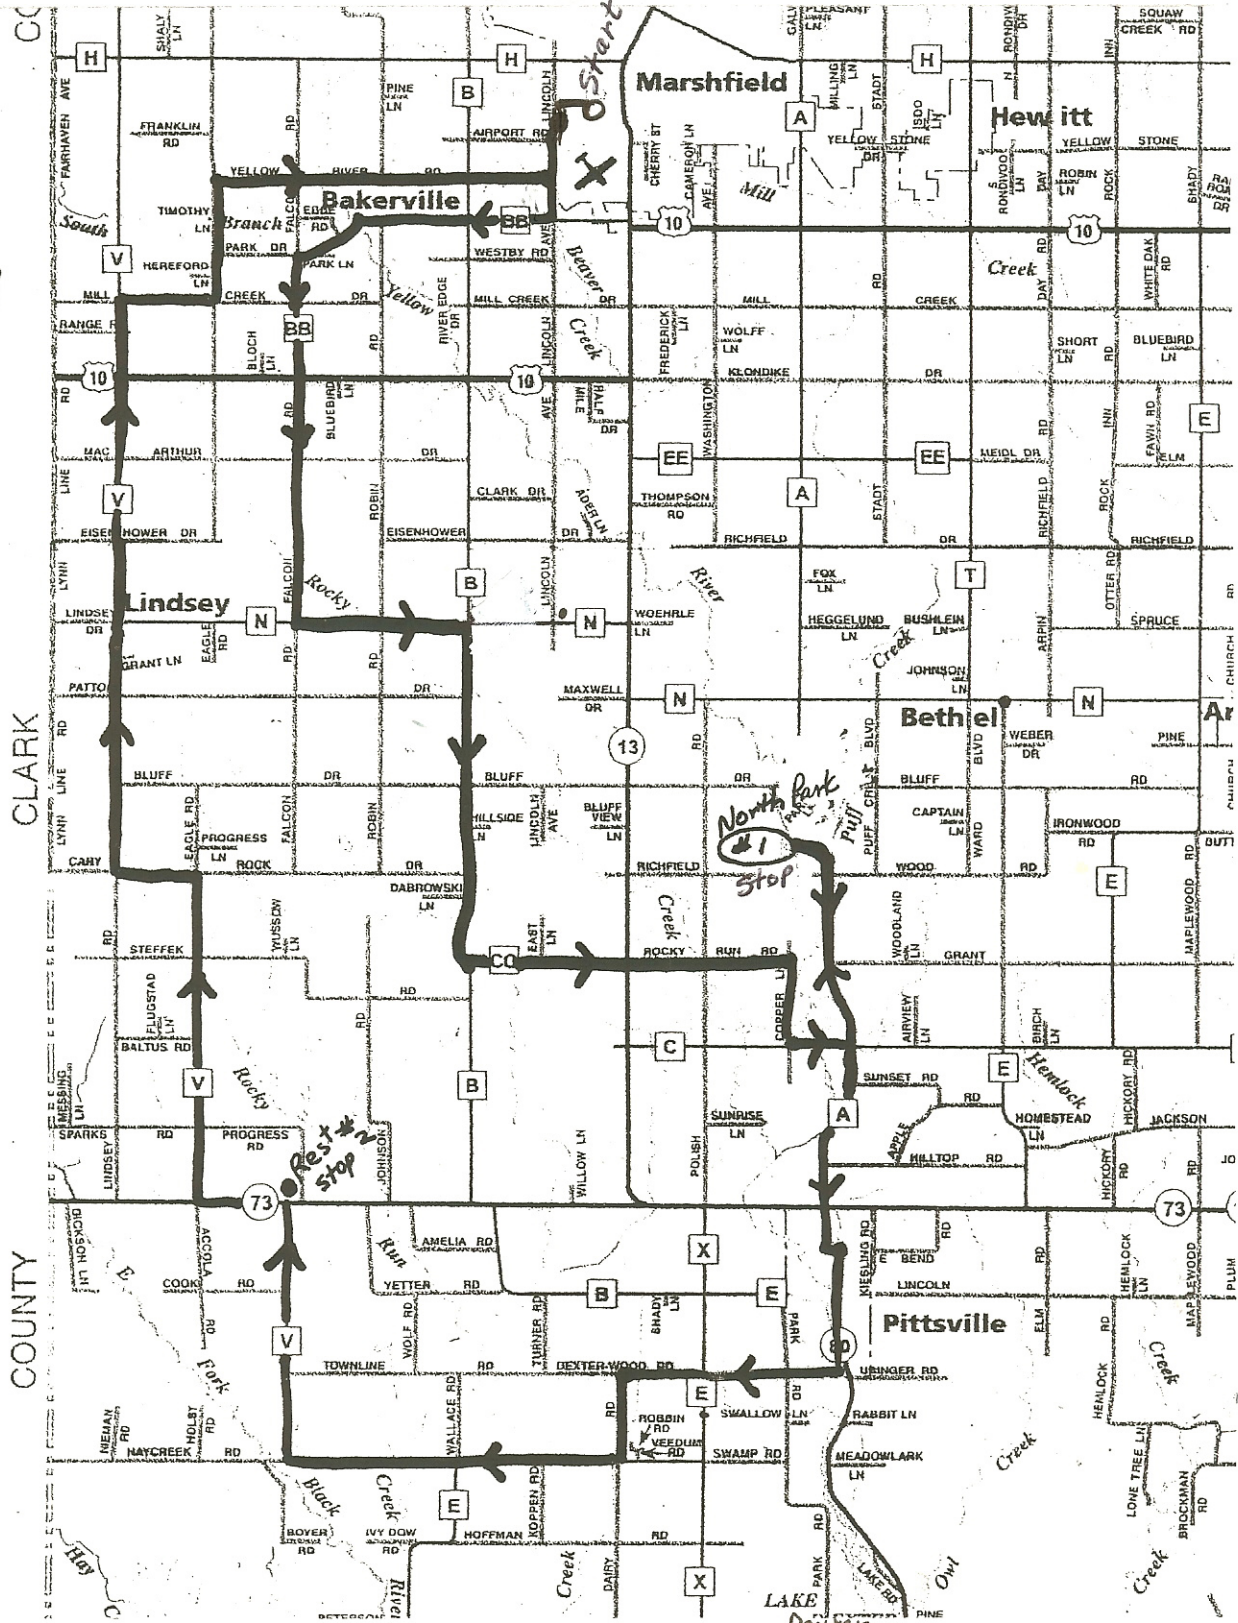

N
S

CRANBERRY CENTURY BIKE TOUR

64-Mile Route

(First rest stop is at dam in North Wood County Park)

(Second rest stop is at the corner of Hwy 73 & V)